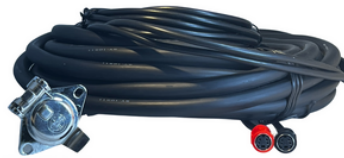

Polaris 4 Pin Female

PIN No.	DESCRIPTION
1	Negative
2	Audio
3	Positive
4	Video

Suits the following:

10m WOZA cable

10m Dual WOZA cable x 2

CA01

CA03

Isuzu/Mazda/Toyota module

CA06

Extension cable - 1 end

EV70 harness

Sync 3 module