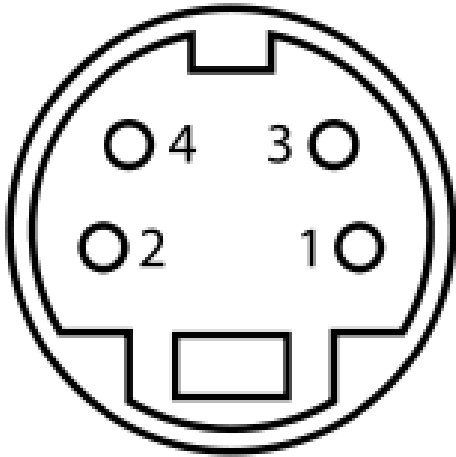

Polaris 4 Pin Female

PIN No.	DESCRIPTION
1	Negative
2	Audio
3	Positive
4	Video

Suits the following:

10m WOZA cable

10m Dual WOZA cable x 2

CA01

CA03

Isuzu/Mazda/Toyota module

CA06

Extension cable - 1 end

EV70 harness

Sync 3 module