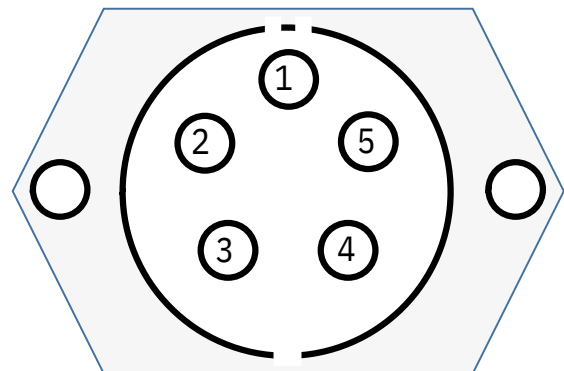

# Polaris Woza Pin Configuration

4 Pin Female Socket

PIN No.	DESCRIPTION
1	Negative
2	Positive
3	Audio
4	Video

4 Pin Male Socket

PIN No.	DESCRIPTION
1	Positive
2	Negative
3	Video
4	Audio

5 Pin Female Socket

PIN No.	DESCRIPTION
1	Video
2	Positive
3	Video
4	Positive
5	Negative

5 Pin Male Socket

PIN No.	DESCRIPTION
1	Video
2	Negative
3	Positive
4	Video
5	Positive