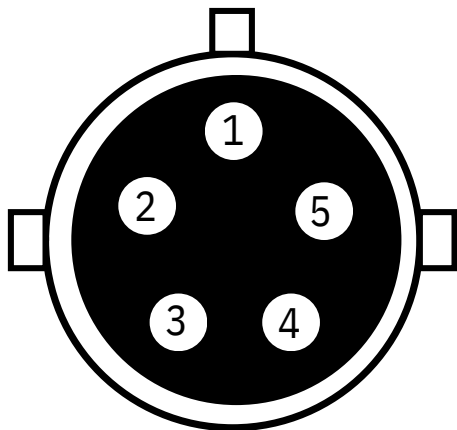

# Polaris Woza Pin Configuration

4 Pin Female Socket

PIN No.	DESCRIPTION
1	Negative
2	Positive
3	Audio
4	Video

4 Pin Male Socket

PIN No.	DESCRIPTION
1	Positive
2	Negative
3	Video
4	Audio

5 Pin Female Socket

PIN No.	DESCRIPTION
1	Video
2	Positive
3	Video
4	Positive
5	Negative

5 Pin Male Socket

PIN No.	DESCRIPTION
1	Video
2	Negative
3	Positive
4	Video
5	Positive