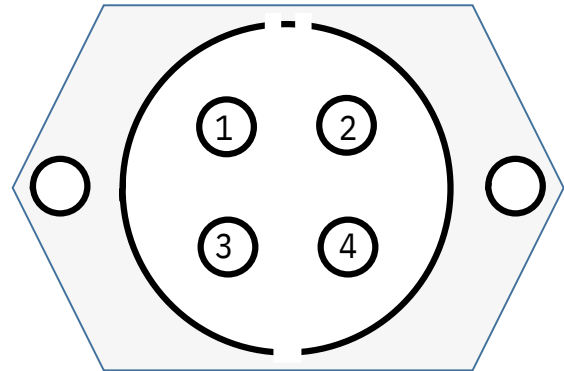

# Polaris Woza Pin Configuration

4 Pin Female Socket

PIN No.	DESCRIPTION
1	Negative
2	Positive
3	Audio
4	Video

4 Pin Male Socket

PIN No.	DESCRIPTION
1	Positive
2	Negative
3	Video
4	Audio

5 Pin Female Socket

PIN No.	DESCRIPTION
1	Video
2	Positive
3	Video
4	Positive
5	Negative

5 Pin Male Socket

PIN No.	DESCRIPTION
1	Video
2	Negative
3	Positive
4	Video
5	Positive