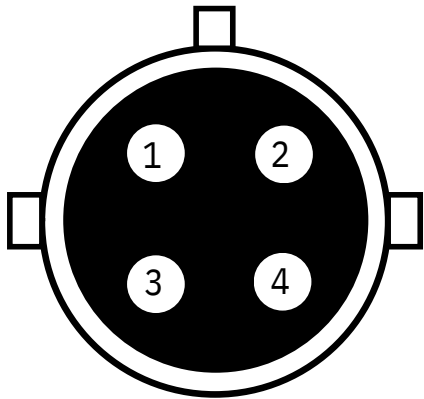

# Polaris Woza Pin Configuration

4 Pin Female Socket

PIN No.	DESCRIPTION
1	Negative
2	Positive
3	Audio
4	Video

4 Pin Male Socket

PIN No.	DESCRIPTION
1	Positive
2	Negative
3	Video
4	Audio

5 Pin Female Socket

PIN No.	DESCRIPTION
1	Video
2	Positive
3	Video
4	Positive
5	Negative

5 Pin Male Socket

PIN No.	DESCRIPTION
1	Video
2	Negative
3	Positive
4	Video
5	Positive