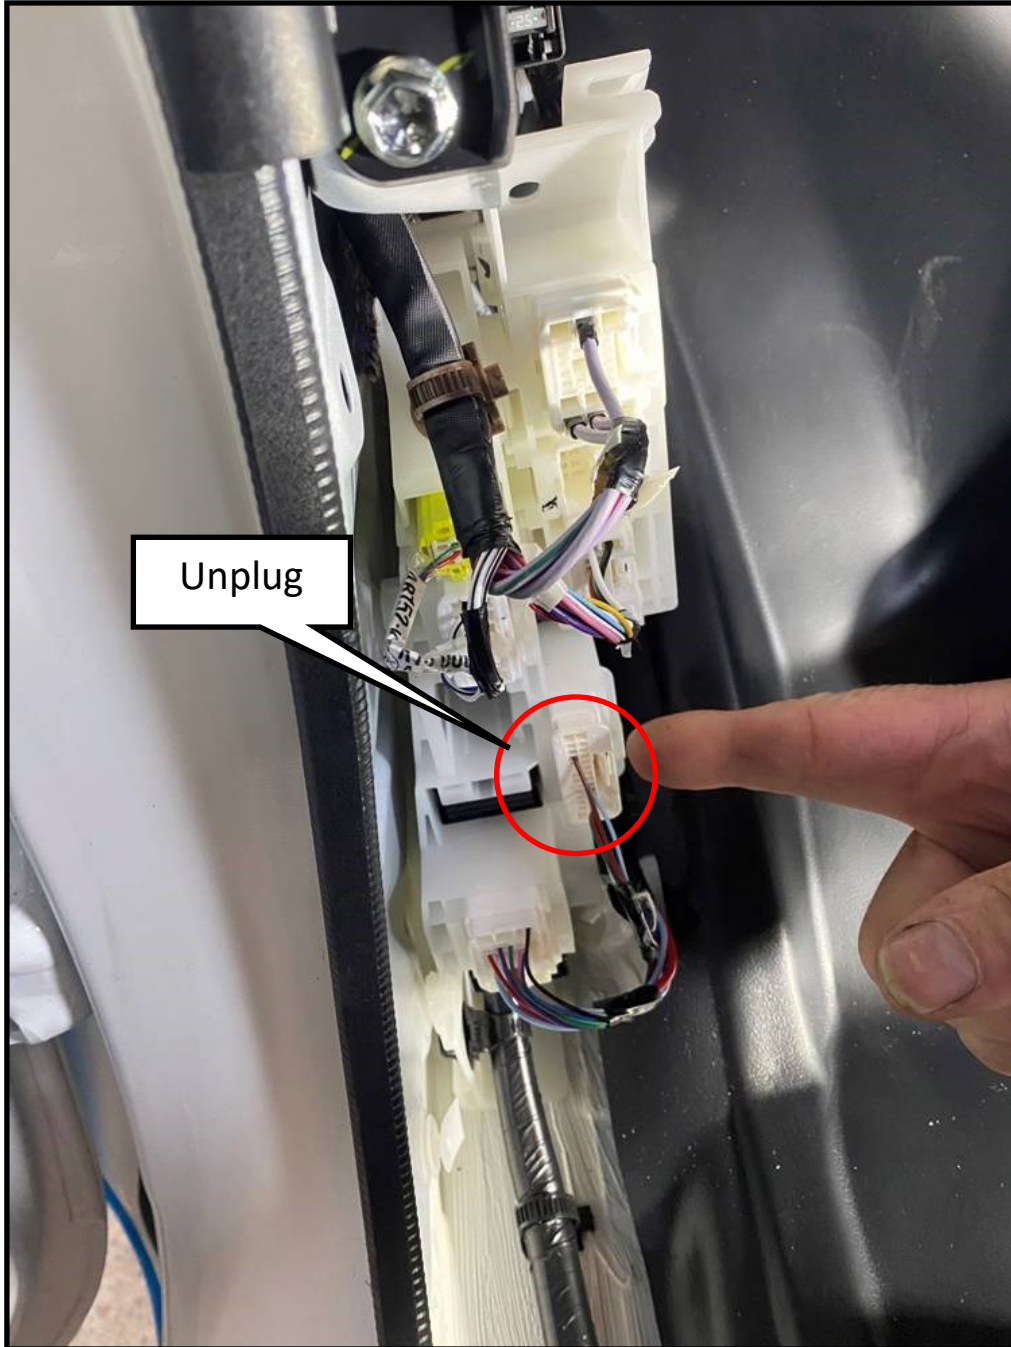

This cable needs to be plugged into
a plug located in the passenger side
kick panel.
Please turn over for pictures

 **POLARIS**TM
GPS & REAR VISION
2021 Toyota Hilux Camera Integration Wiring diagram

Once everything is plugged together, put the car into reverse and the camera should now appear on the factory head unit.