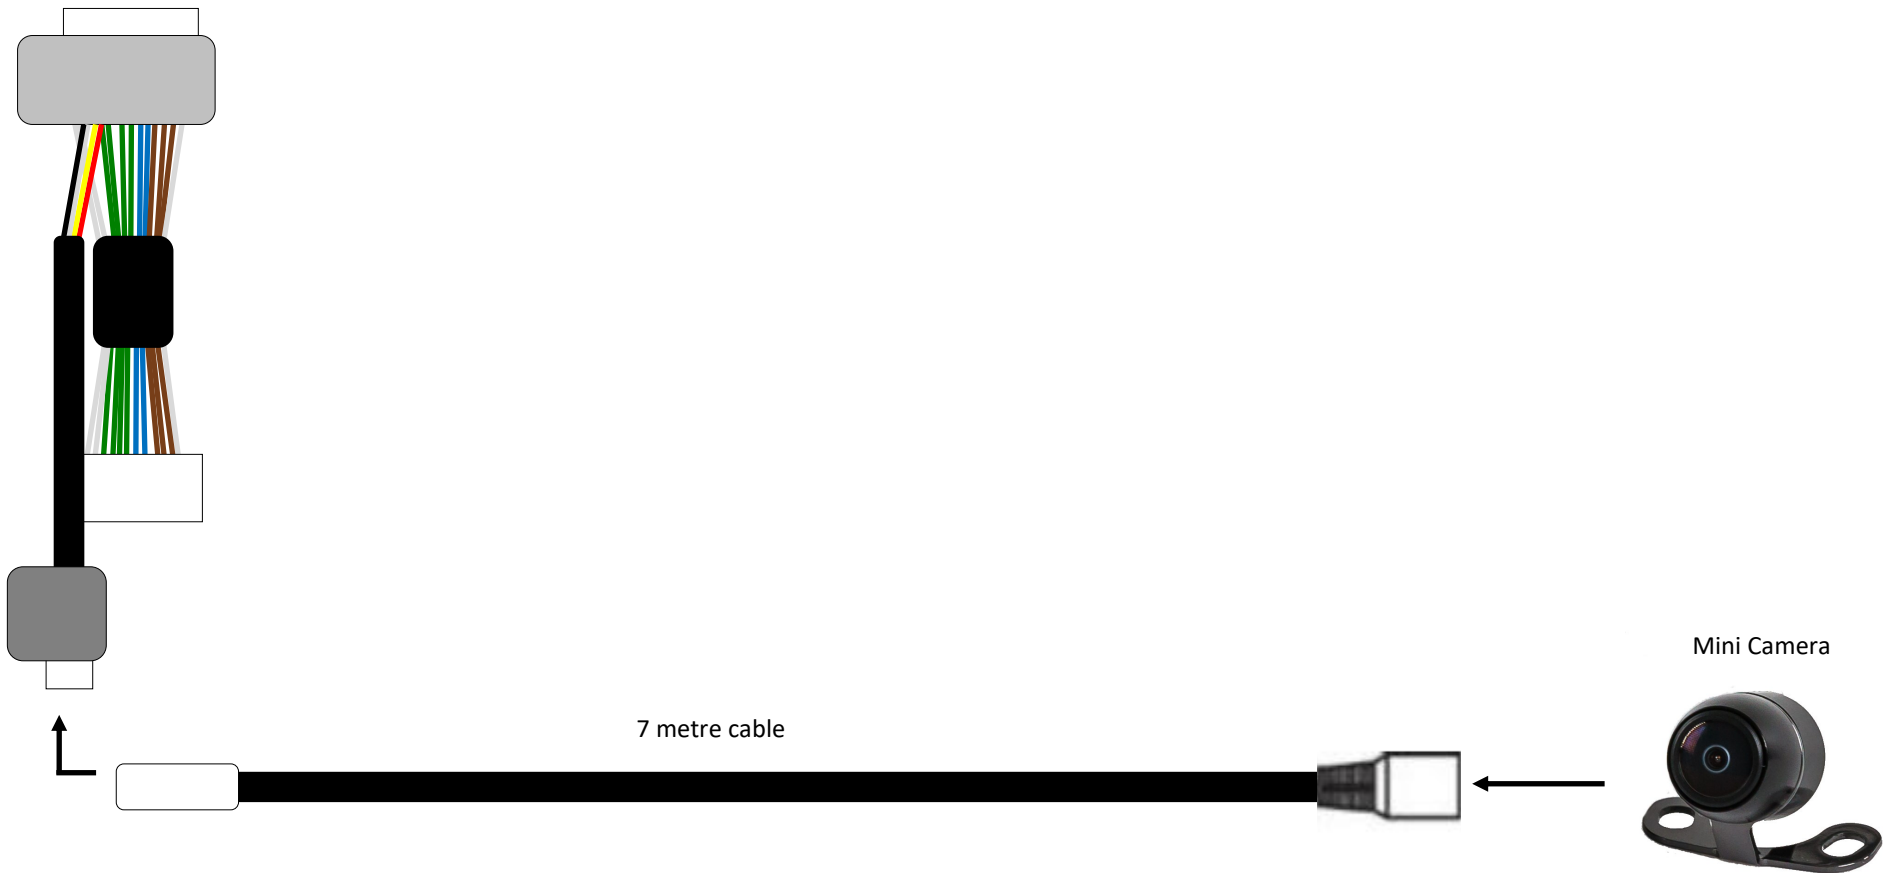

This cable needs to be plugged into
a plug located in the passenger side
kick panel.
Please turn over for pictures

 **POLARIS**TM
GPS & REAR VISION
2021 Toyota Hilux Camera Integration Wiring diagram

Once everything is plugged together, put the car into reverse and the camera should now appear on the factory head unit.