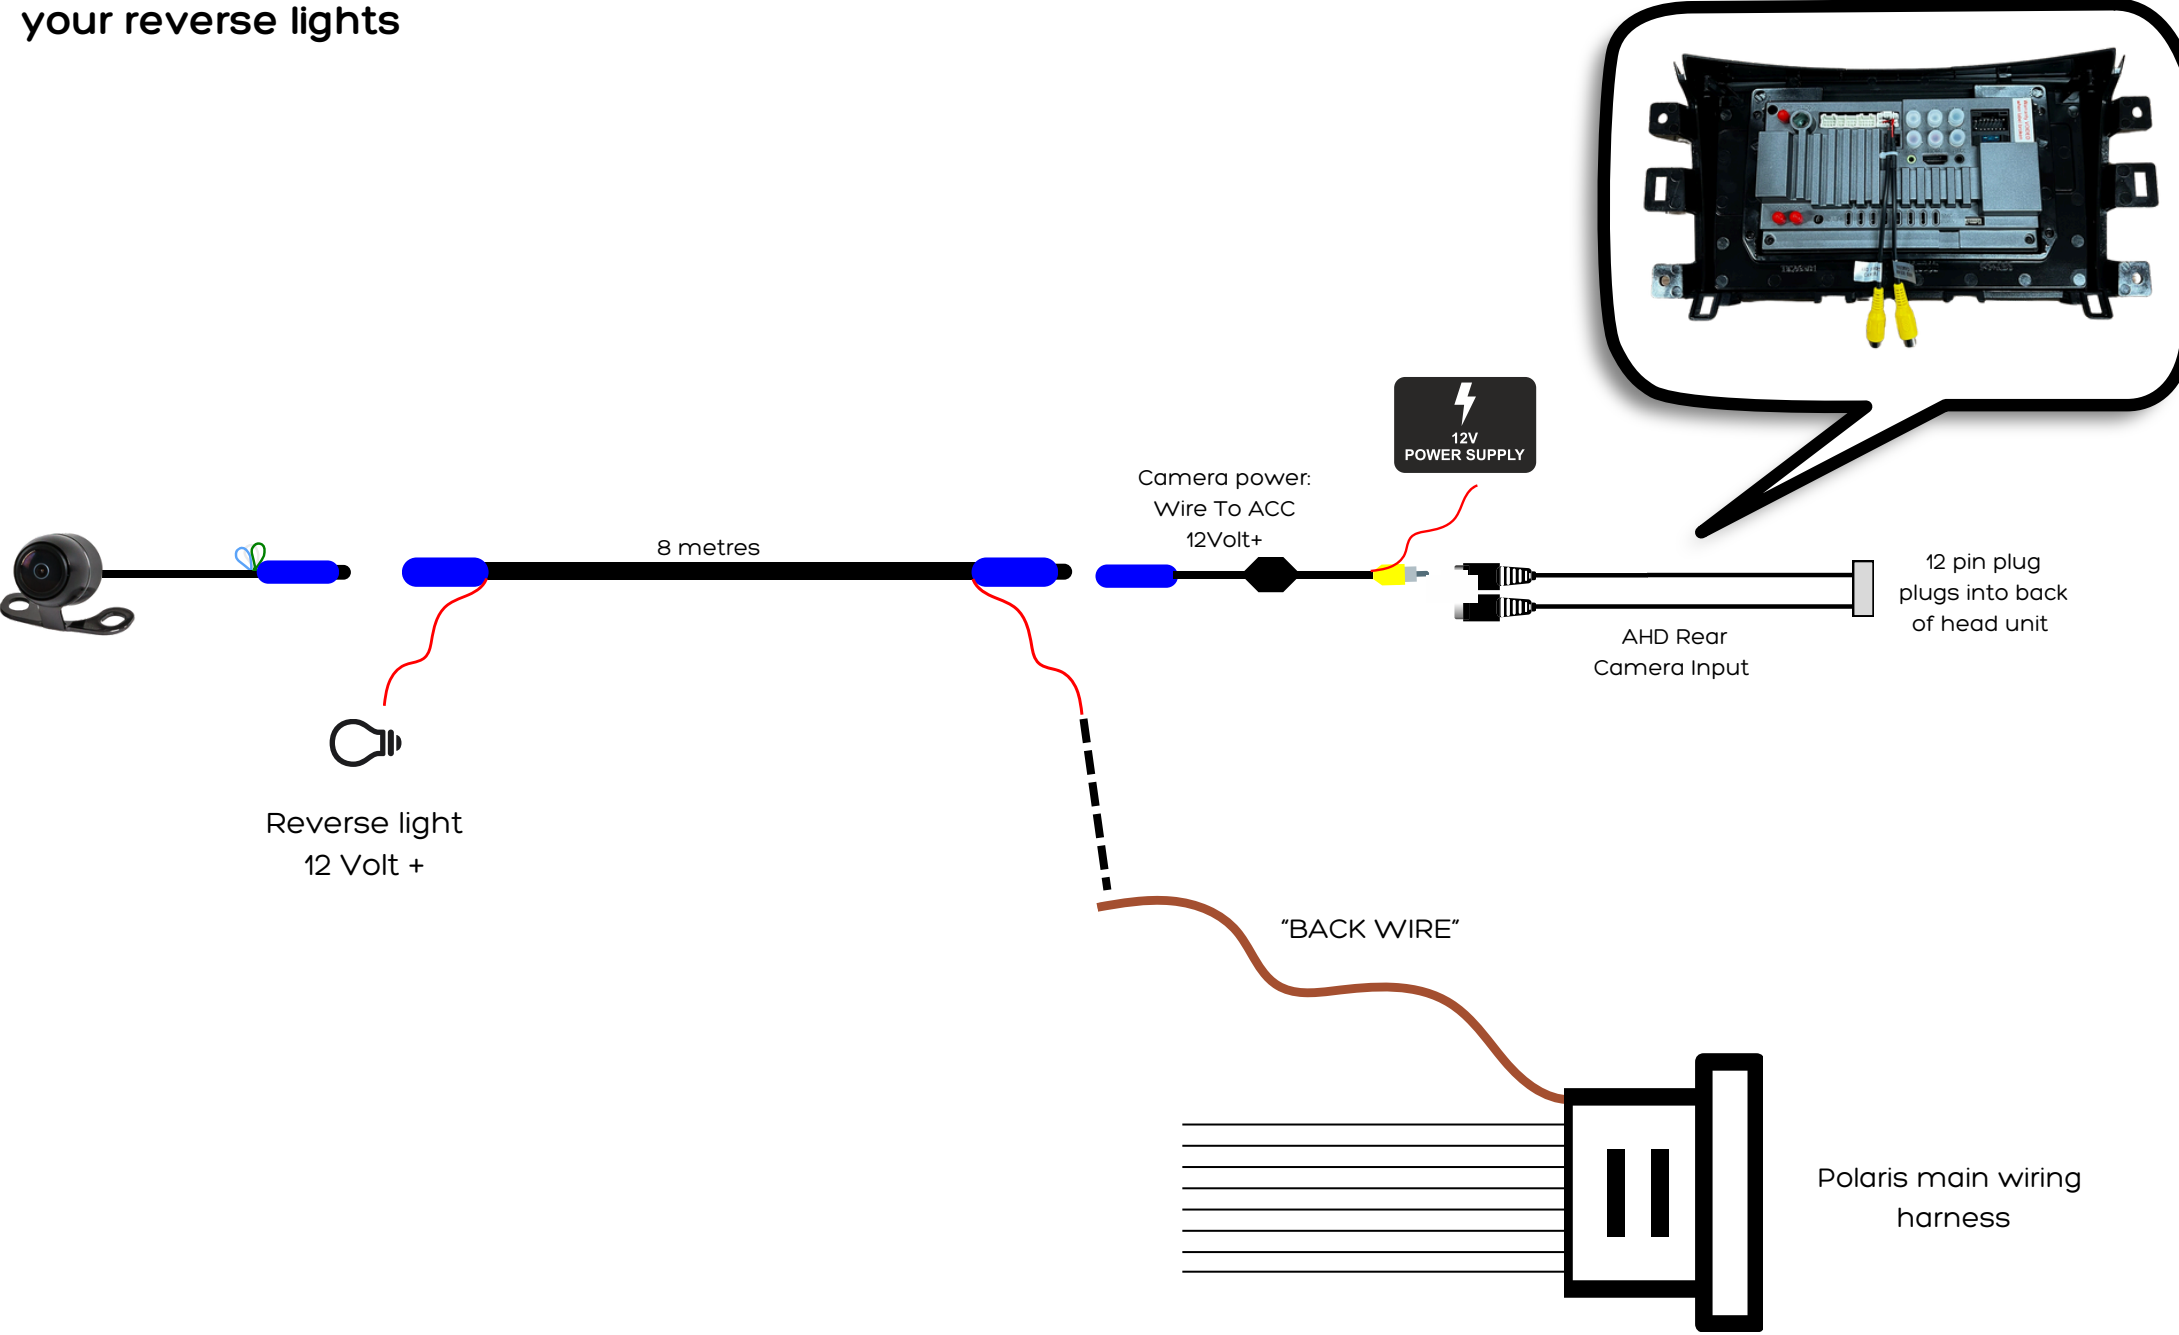

# Polaris AHD Miniature Camera - Reverse trigger in Toyota factory plug

"BACK" wire to  
Toyota  
Reverse  
Trigger Input

Polaris main wiring  
harness

# Polaris AHD Miniature Camera - picking up a reverse trigger from your reverse lights

## Settings > Reverse Mode

Mode:

Reverse video Input  
AHD front rear record

Format:

1080P FHD 30Hz