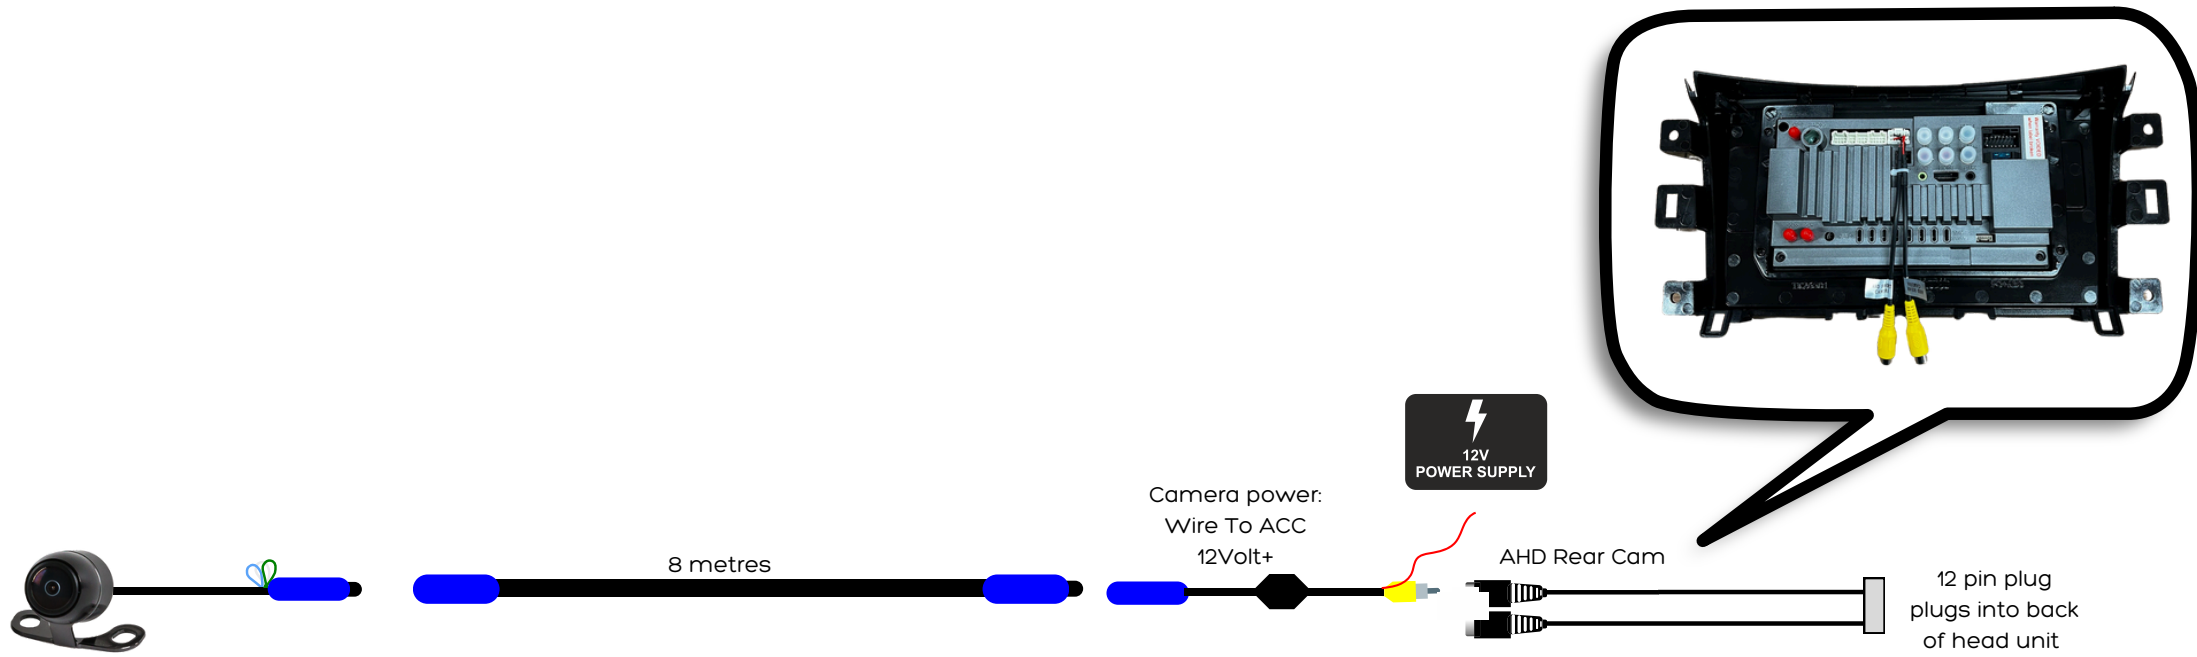

# Polaris AHD Miniature Camera - Reverse trigger in Toyota factory plug

"BACK" wire to  
Toyota  
Reverse  
Trigger Input

Polaris main wiring  
harness

# Polaris AHD Miniature Camera - picking up a reverse trigger from your reverse lights

## Settings > Reverse Mode

Mode:

Reverse video Input  
AHD front rear record

Format:

1080P FHD 30Hz