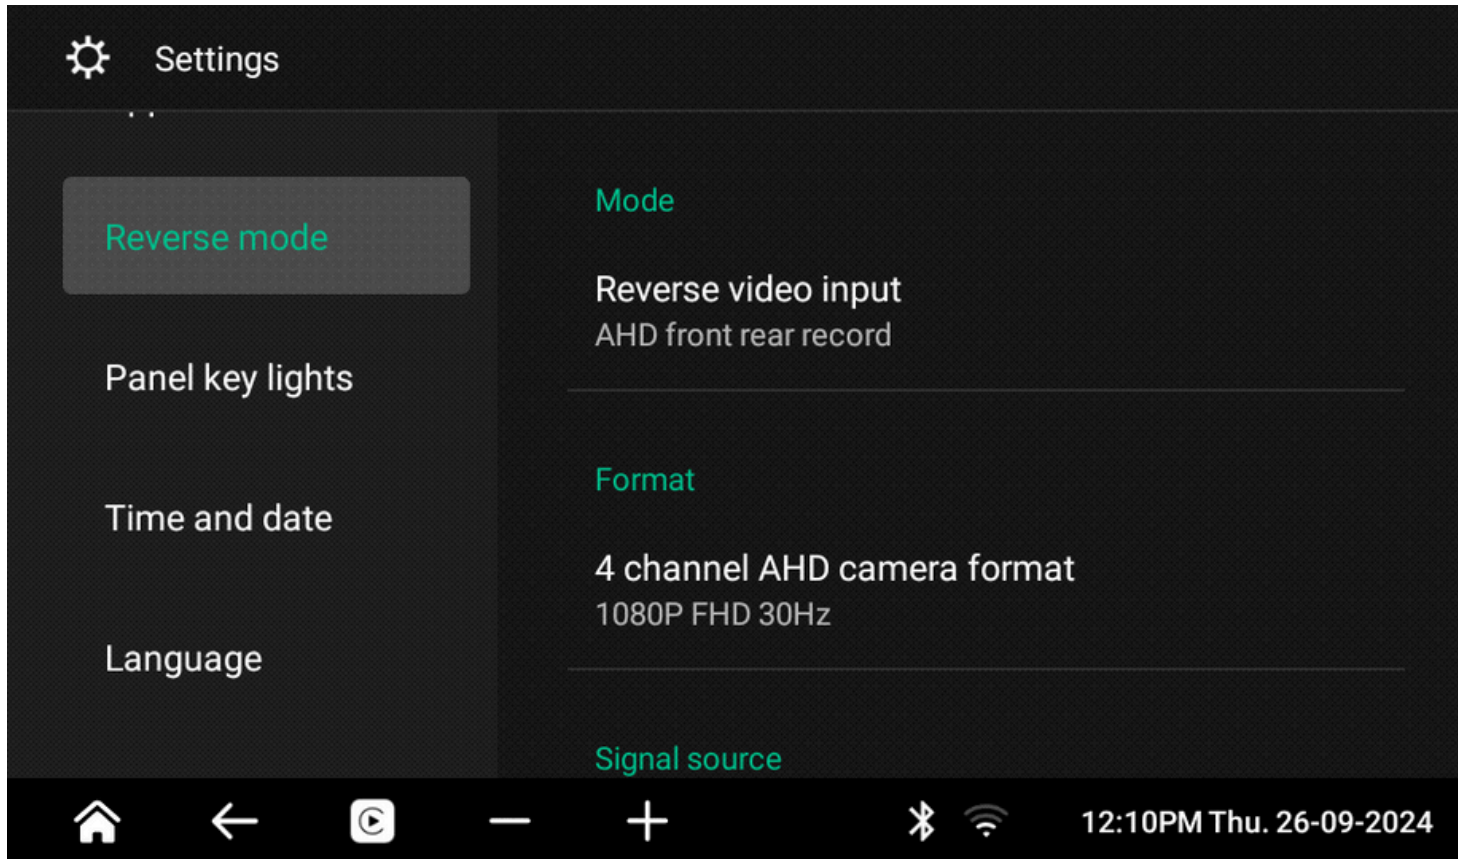

# Polaris AHD Miniature Camera - Reverse trigger in Toyota factory plug

"BACK" wire to  
Toyota  
Reverse  
Trigger Input

Polaris main wiring  
harness

# Polaris AHD Miniature Camera - picking up a reverse trigger from your reverse lights

## Settings > Reverse Mode

Mode:

Reverse video Input  
AHD front rear record

Format:

1080P FHD 30Hz