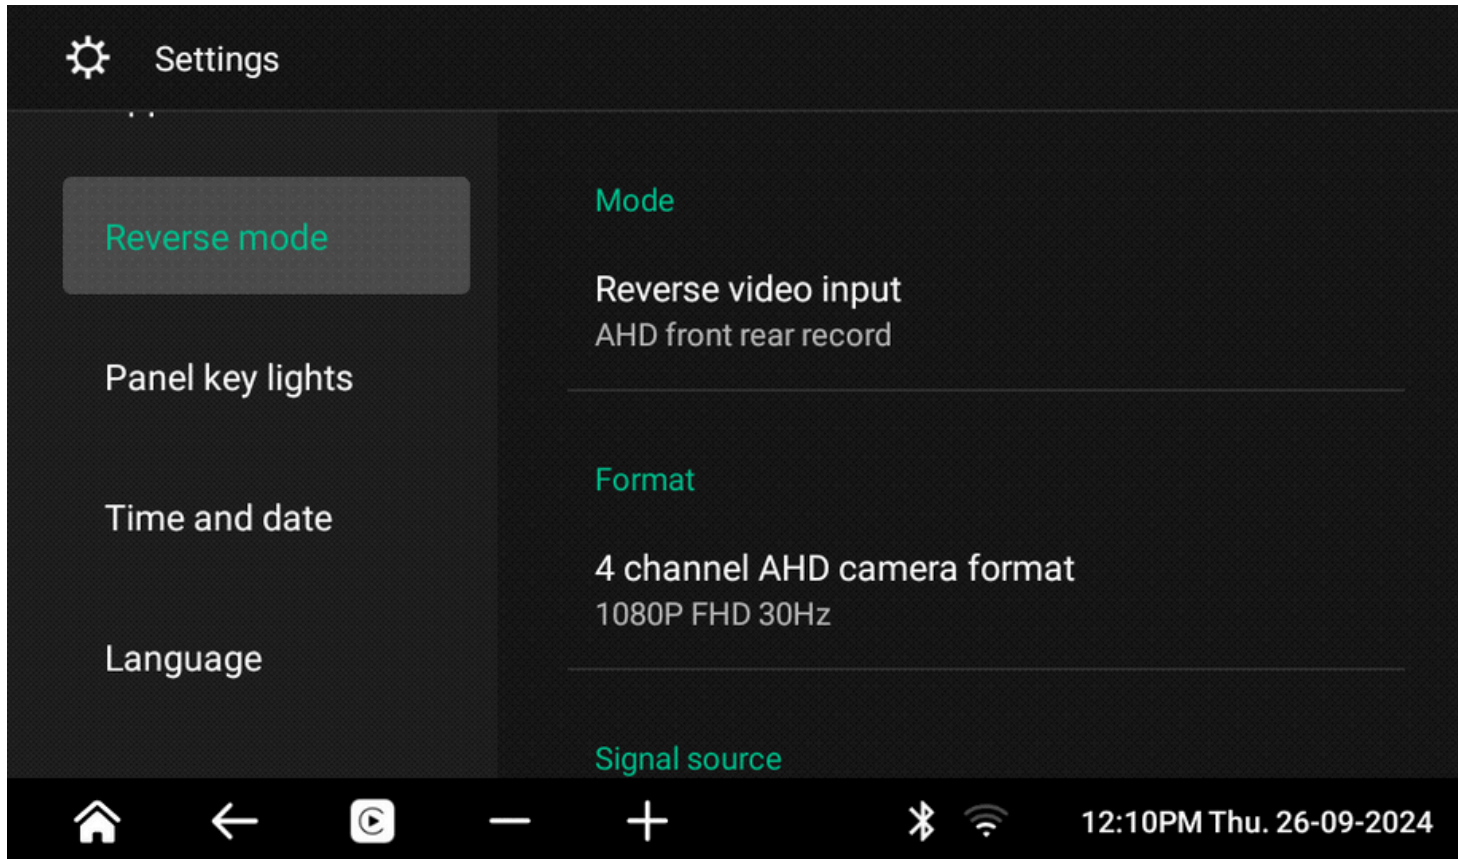

Polaris AHD Miniature Camera - picking up a reverse trigger from your reverse lights

Settings > Reverse Mode

Mode:

Reverse video Input
AHD front rear record

Format:

1080P FHD 30Hz