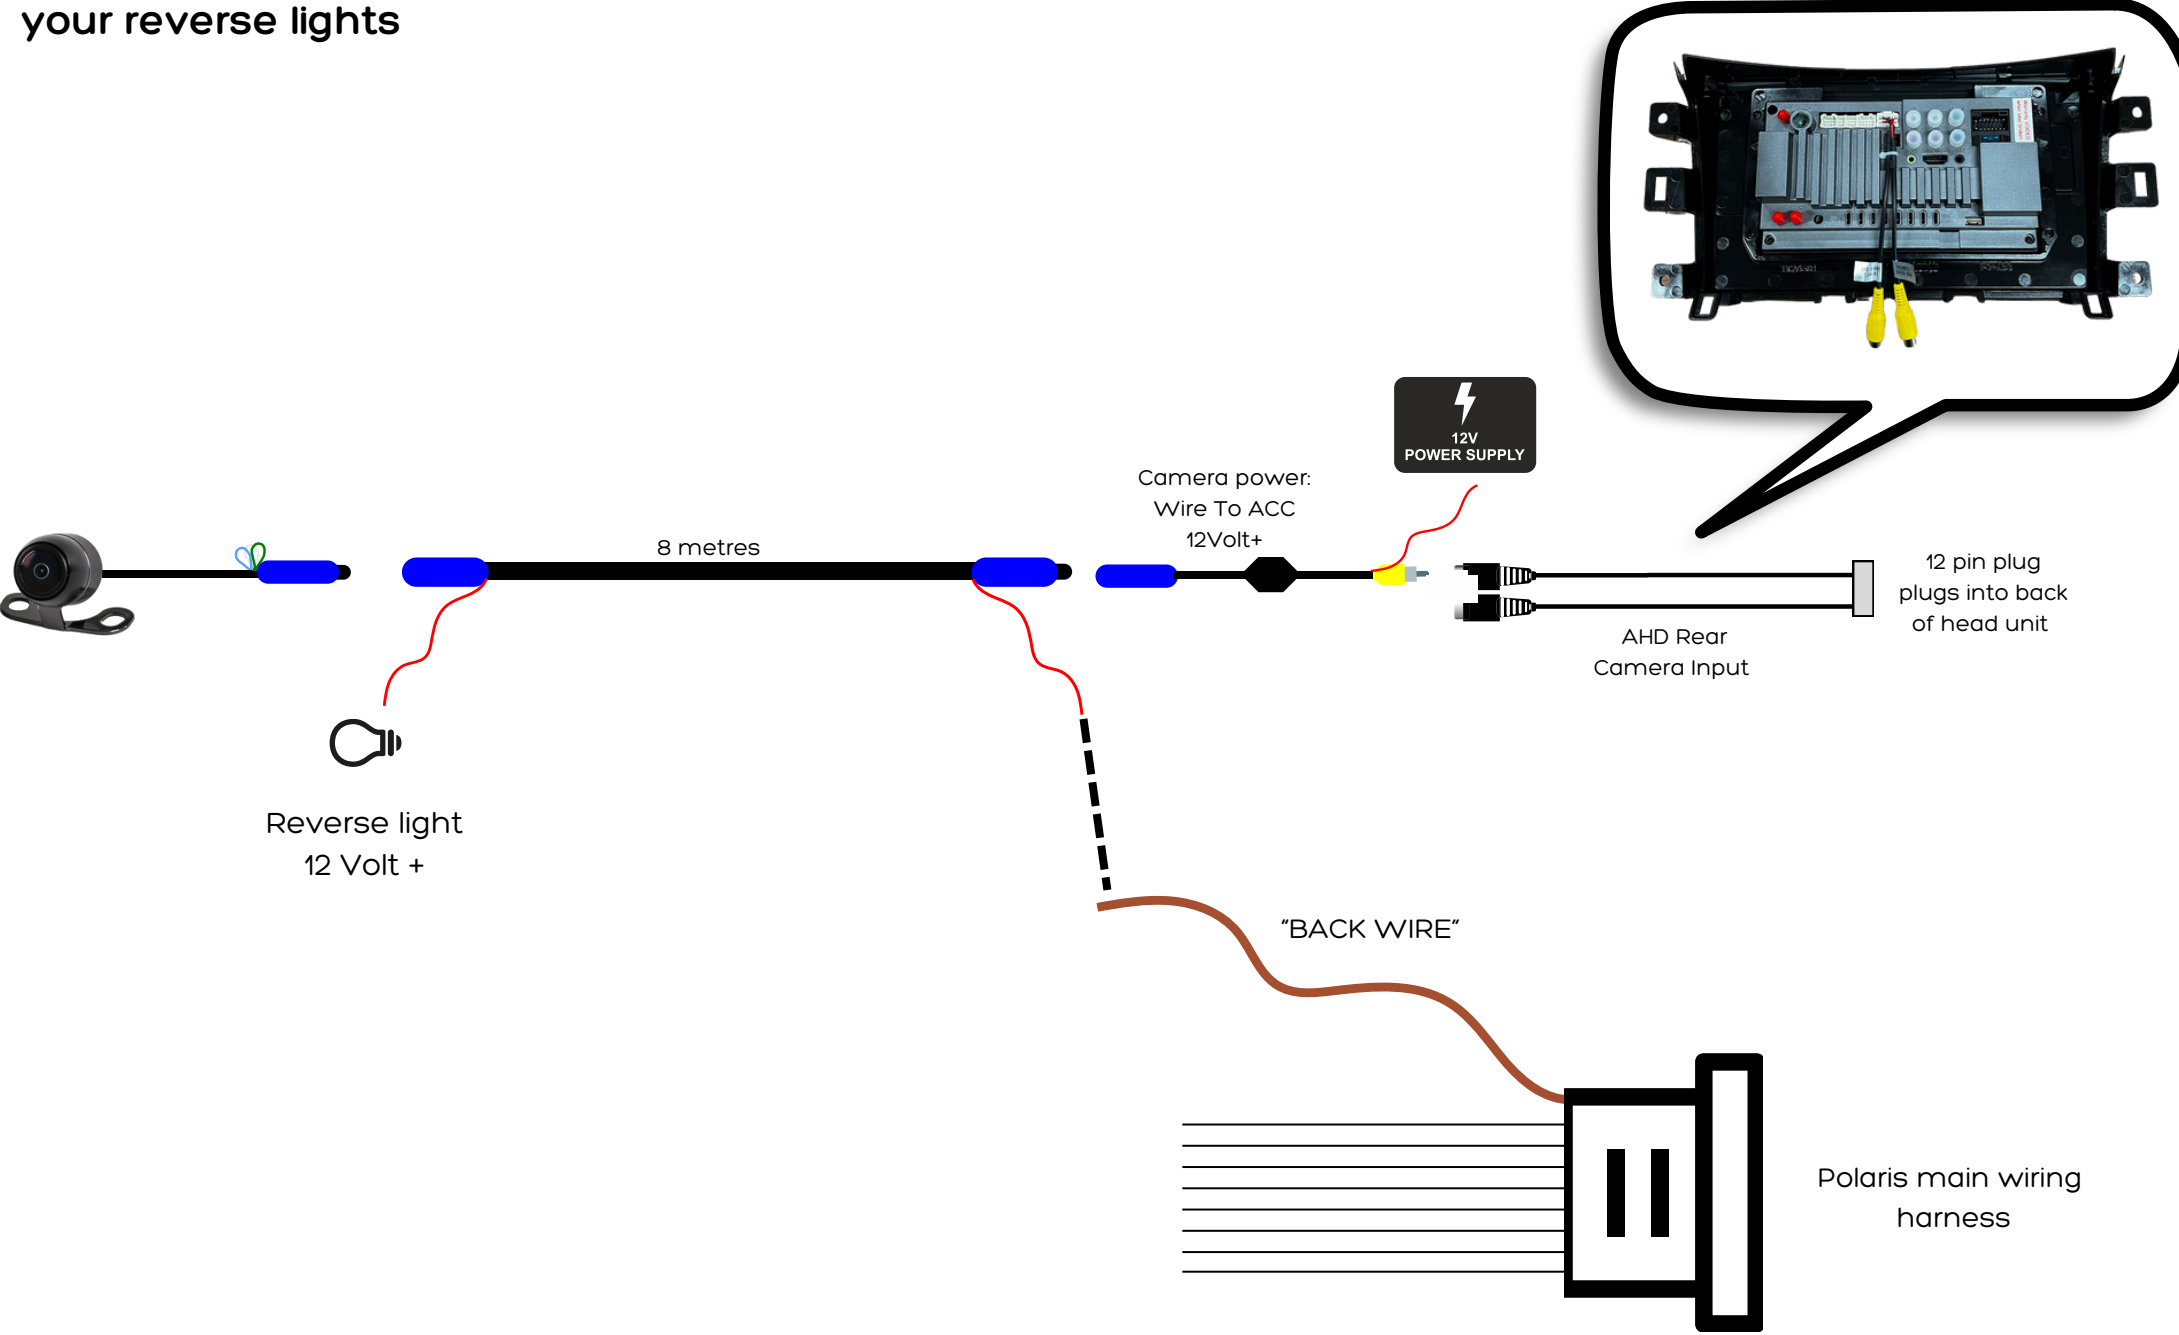

Polaris AHD Miniature Camera - picking up a reverse trigger from your reverse lights

Settings > Reverse Mode

Mode:

Reverse video Input
AHD front rear record

Format:

1080P FHD 30Hz