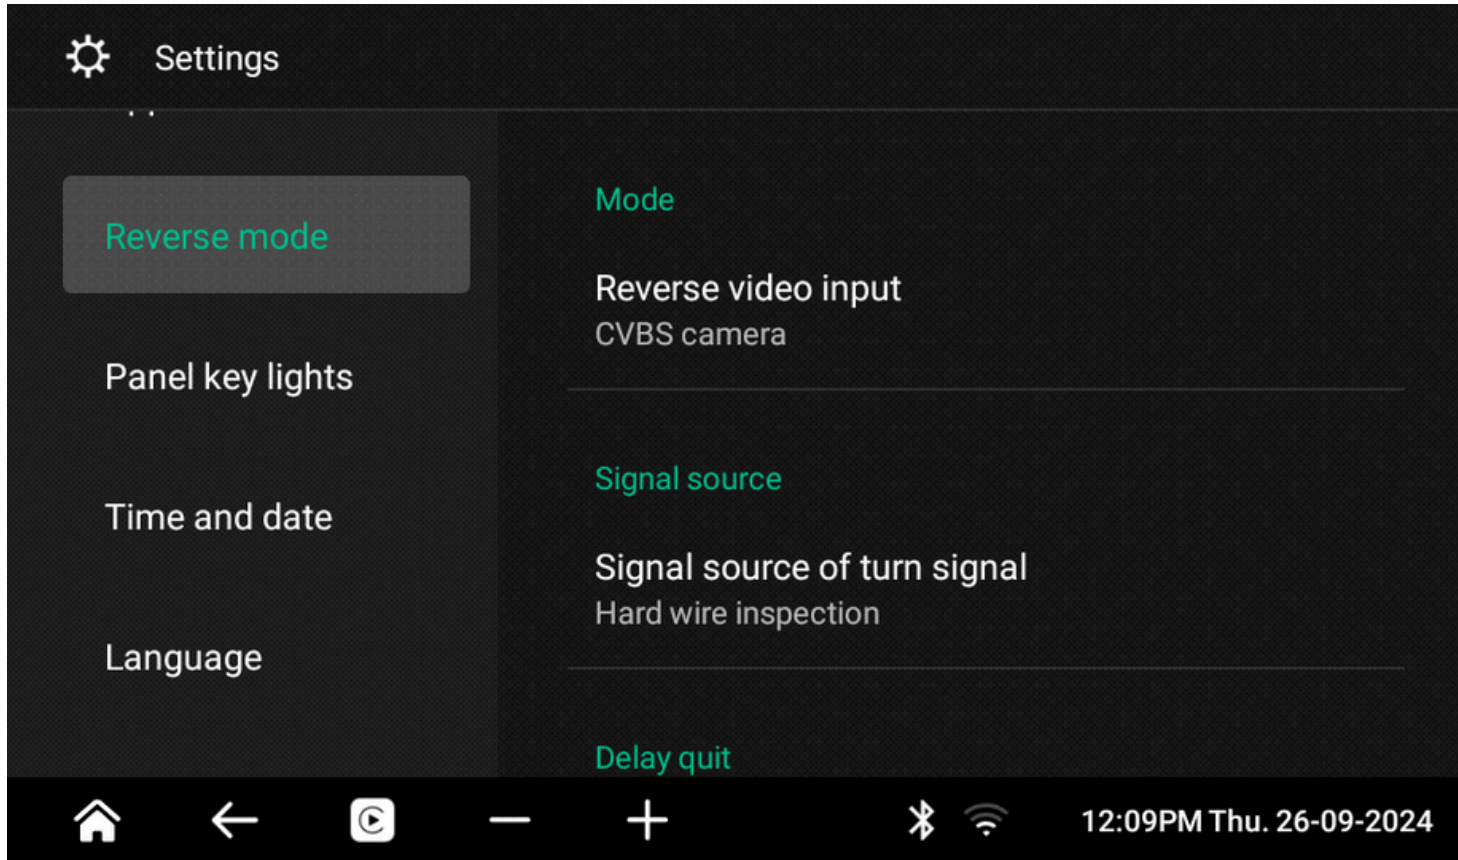

# Retaining Factory Camera

Mode:  
Reverse video Input  
CVBS Camera

Format:  
N/A